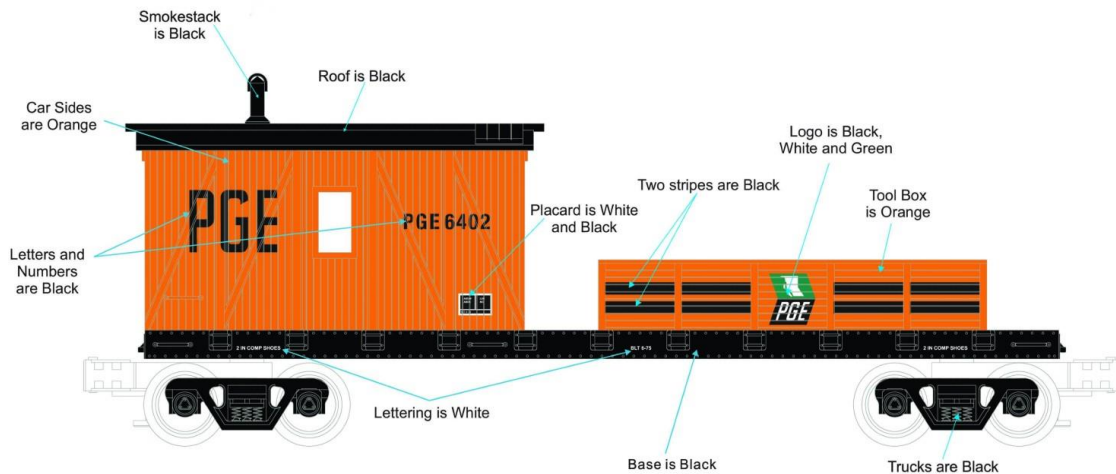

Pacific Great Eastern Railway Crane Tender

The Canadian Toy Train Association is pleased to announce that MTH is manufacturing a Pacific Great Eastern crane tender in their Railing line. Pacific Great Eastern crane tender to go along with our previously produced PGE crane. This very limited production “O” gauge car comes in two road numbers in 3 rail.

Delivery is expected in 2025.

The Canadian Toy Train Association member cost is $ 85.00 CDN per car including shipping within the lower mainland and Vancouver Island. With the drop in the Canadian dollar this is a real deal for our members.

Questions: email mlhorne@shaw.ca or telephone 604-761-1500

If you wish to order please complete the following order form and mail your payment (payable to “Mark Horne”) to:

Canadian Toy Train Association
c/o Mark Horne
16266 – 26th Avenue
Surrey, BC
Canada V3Z 6Z3

Name	____				
Address	____				
City	____	State	____	ZIP	____
Email ____					
Quantity	____ crane tenders			____